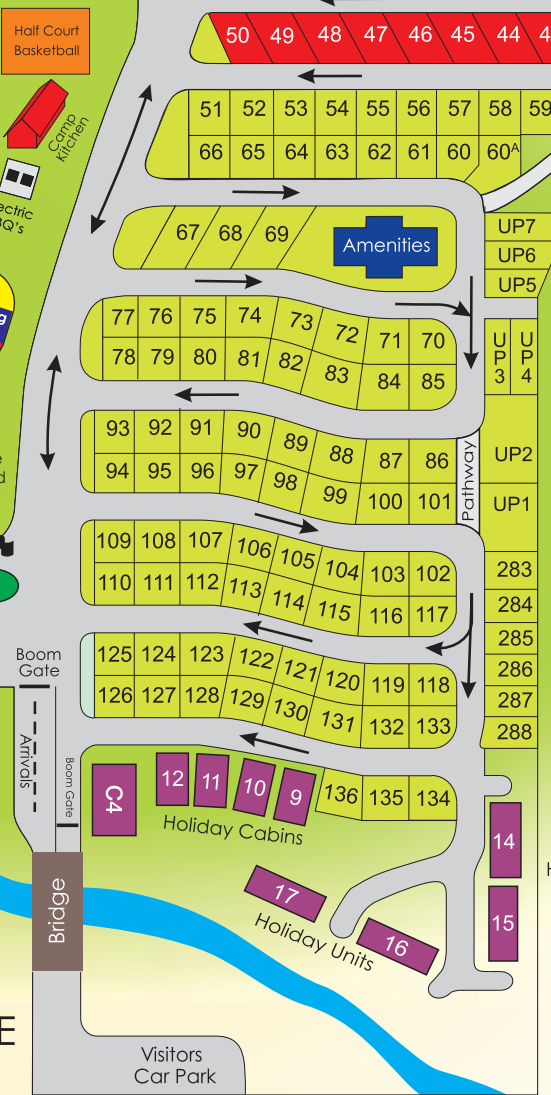

Half Court
Basketball

Camping
Kitchen

Electric
BBQ's

Jumping
Pillow

Children's
Adventure
Playground

Boat
Gate

Boat
Gate

Boat
Gate

Boat
Gate

Boat
Gate

Boat
Gate

Boat
Gate

Boat
Gate

Boat
Gate

Boat
Gate